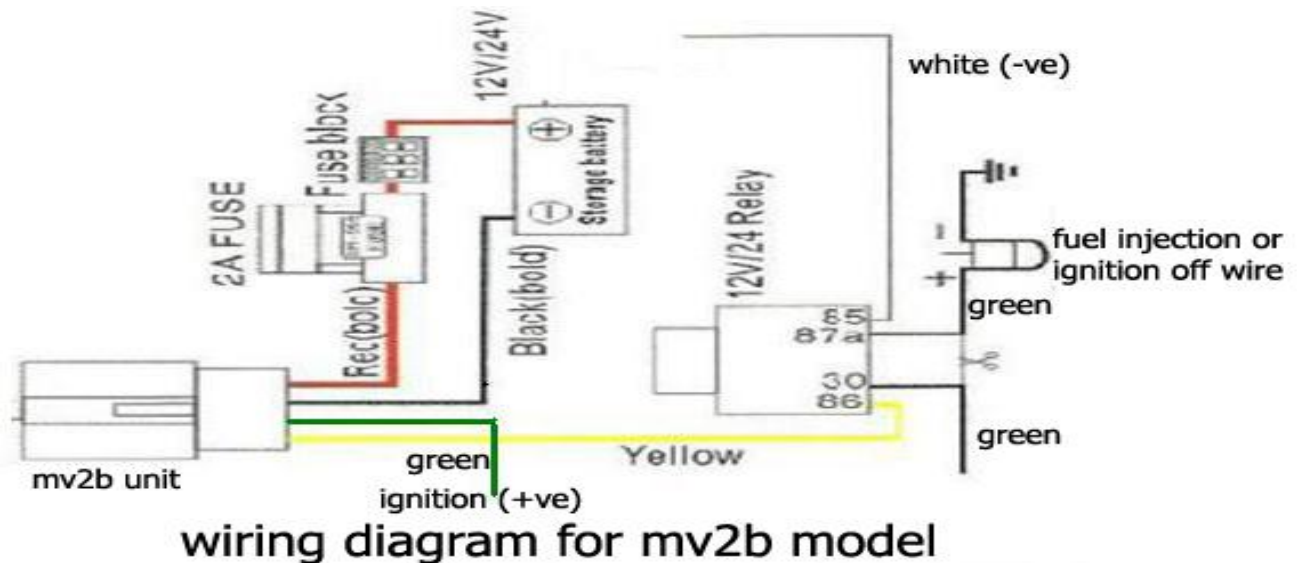

gpstracker.net.in

Freedom is lost now...!

I.fuet cut off

On: #DK#123456#

Off: #HF#123456#"

STEP-4: for live tracking

Place the device in open sky.

Then open <http://www.gpstracker.net.in/gs>

User name: your mail id

Password: 123456

then you can able to see your device live and track them now.

Note:1. to know **additional features** of server plz click on this link.

<http://www.gpstracker.net.in/premiumserversupport.html>

2.for full complete **instruction manual** download from below link

<http://gpstracker.net.in/download/mv2bmanual.pdf>

3. download android gps settings application : <http://gpstracker.net.in/download/Gps%20Settings.apk>

4.Download **desktop application** from <http://www.gpstracker.net.in/download/pwebtrack.rar>

5.for other network sim card apn names: <http://www.gpstracker.net.in/download/apnnames.pdf>

If you have any more queries regarding installation please can call us on 09700025002 or 040 64559002 or mail us at contactus@gpstracker.net.in website: <http://www.gpstracker.net.in>