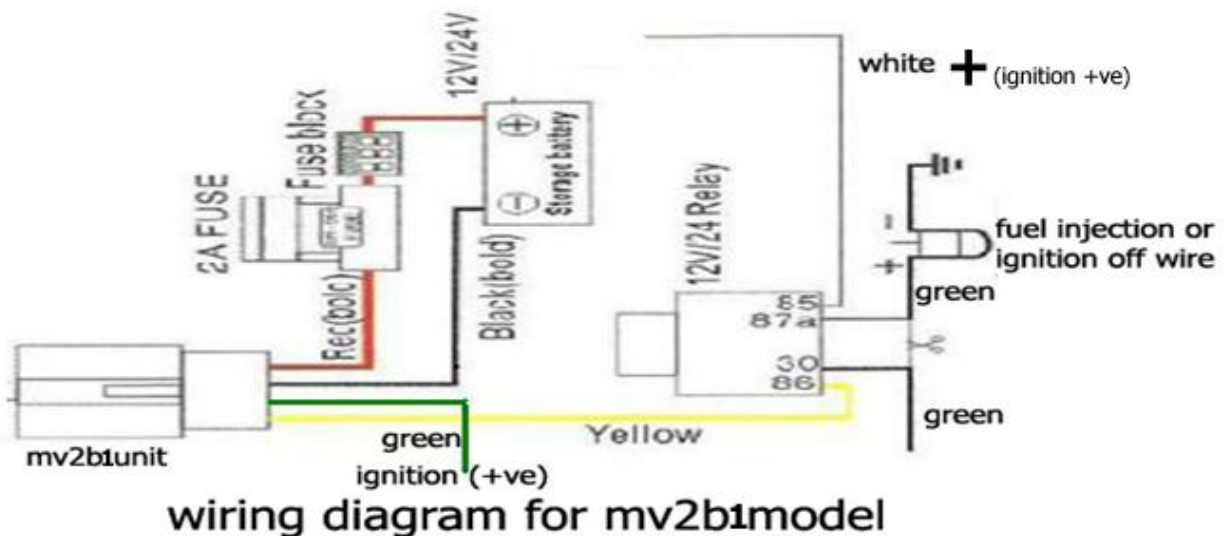

## STEP-4: for live tracking

Place the device in open sky.

Then open <http://www.gpstracker.net.in/gs>

User name: your mail id

Password: 123456

then you can able to see your device live and track them now.